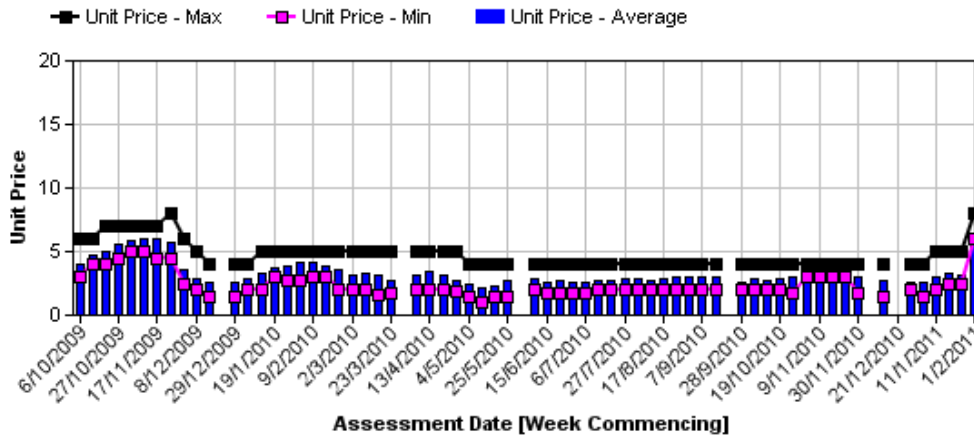

#### Cavendish Bananas

Brisbane Cavendish Retail Prices 1/10/2009 to 7/02/2011

Brisbane Cavendish Retail Prices 14/02/2011 to 27/03/2012

**Sydney Cavendish Retail Prices 1/10/2009 to 7/02/2011**

**Sydney Cavendish Retail Prices 14/02/2011 to 27/03/2012**