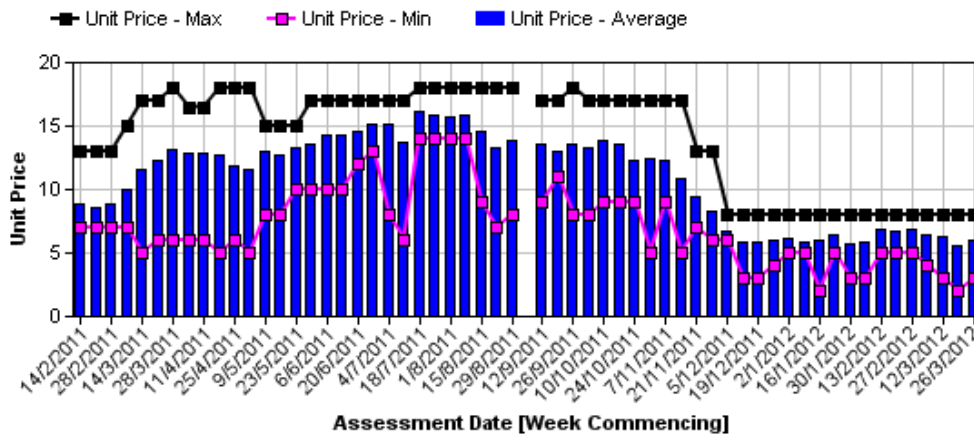

Sydney Lady Finger Retail Prices 14/02/2011 to 27/03/2012