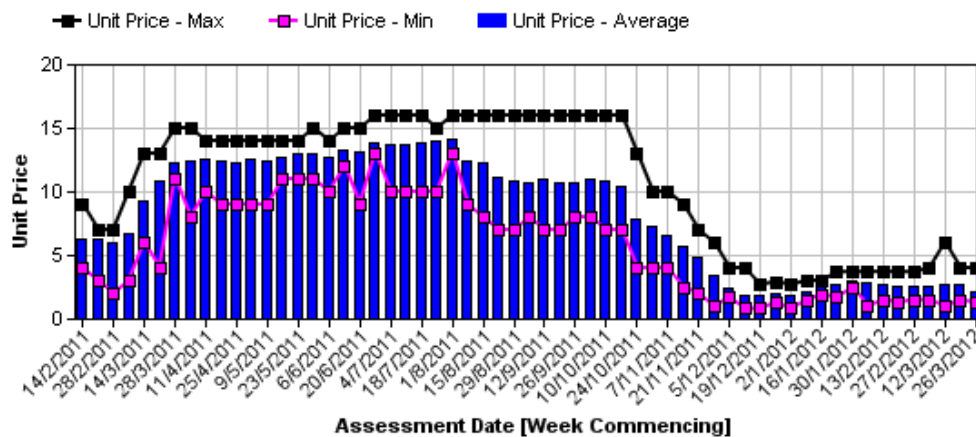

Brisbane Cavendish Retail Prices 14/02/2011 to 27/03/2012