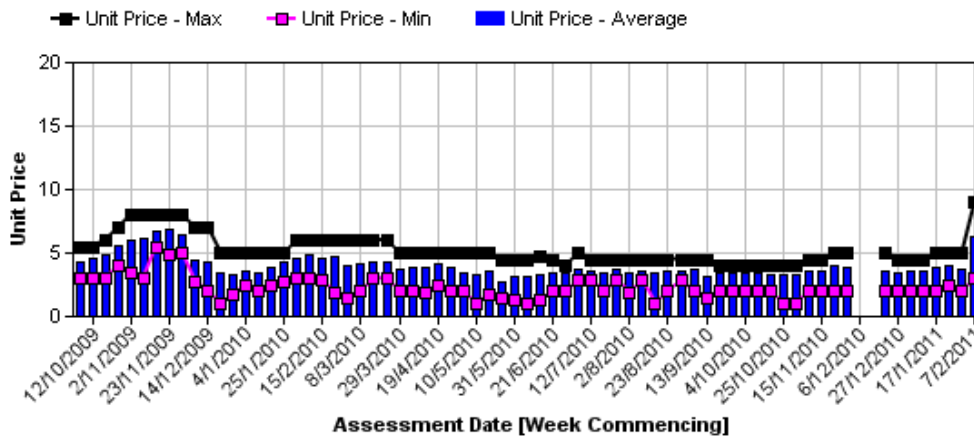

Perth Cavendish Retail Prices 1/10/2009 to 7/02/2011