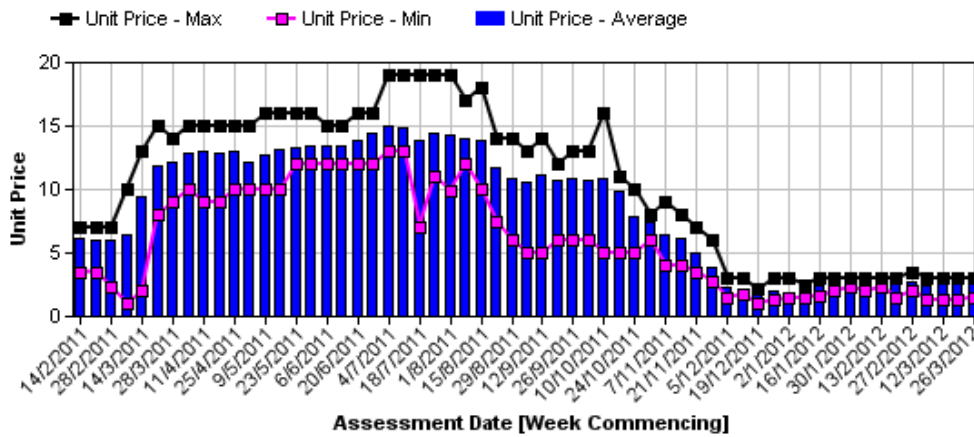

Melbourne Cavendish Retail Prices 14/02/2011 to 27/03/2012