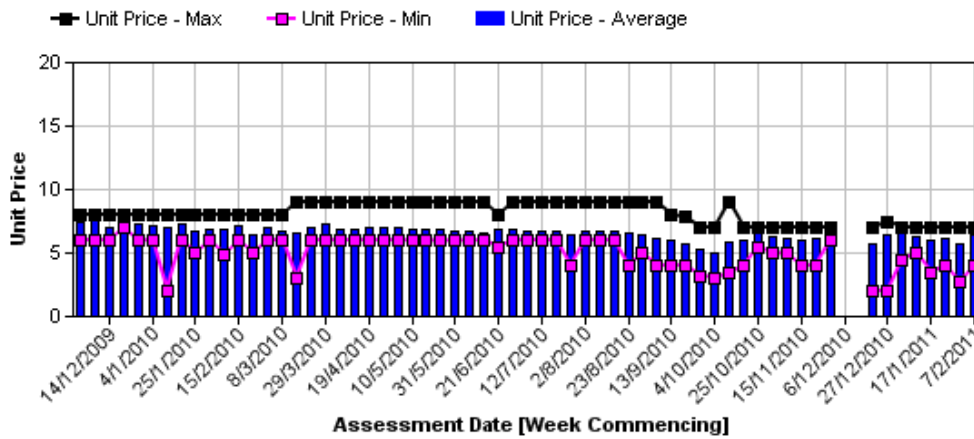

Melbourne Lady Finger Retail Prices 1/10/2009 to 7/02/2011