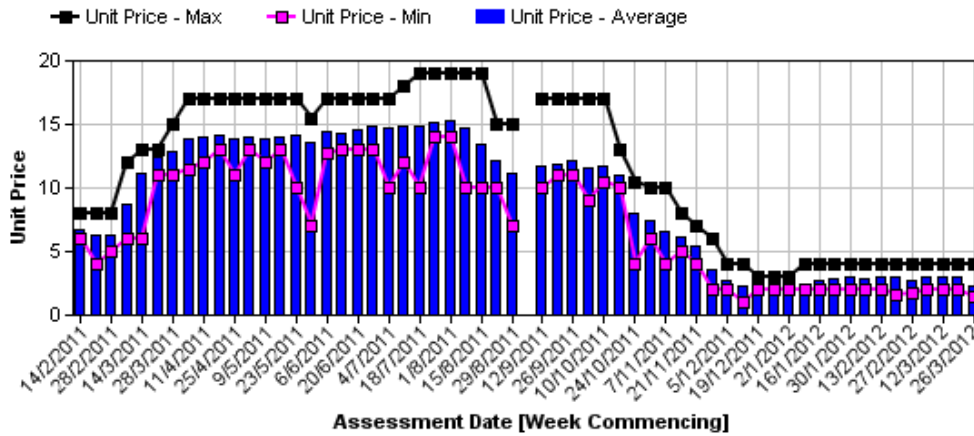

#### Cavendish Bananas

Brisbane Cavendish Retail Prices 1/10/2009 to 7/02/2011

Brisbane Cavendish Retail Prices 14/02/2011 to 27/03/2012

**Sydney Cavendish Retail Prices 1/10/2009 to 7/02/2011**

**Sydney Cavendish Retail Prices 14/02/2011 to 27/03/2012**