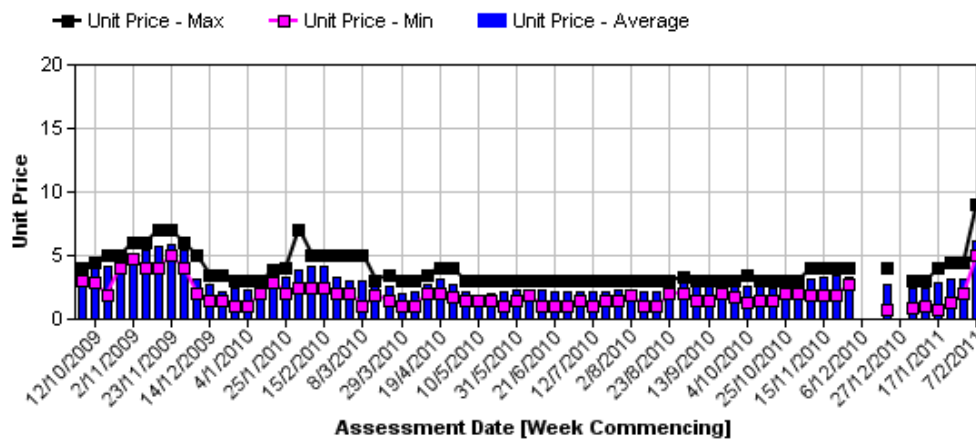

4.0 Key results

Total Data Set

The complete set of retail price data as collected from the beginning of the project is attached as Appendix 1.

Highest, Lowest and Average Banana Retail Prices from October 2009 to March 2012

Cavendish Bananas

Brisbane Cavendish Retail Prices 1/10/2009 to 7/02/2011