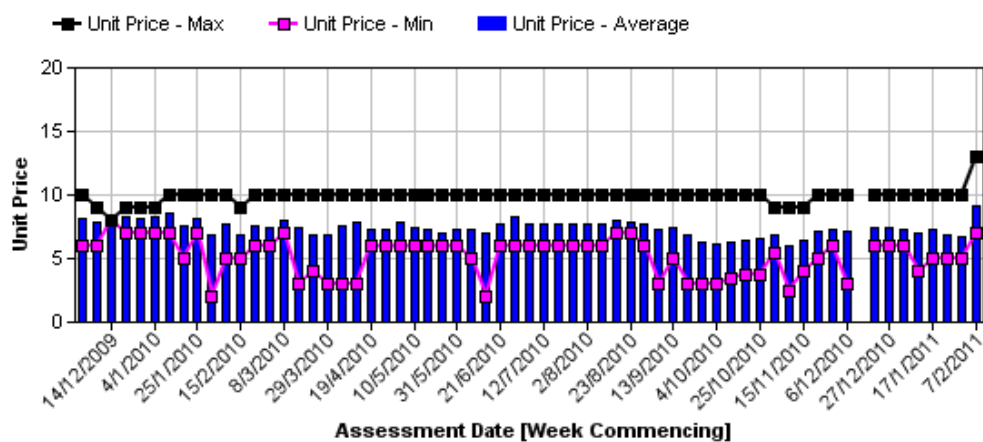

## Lady Finger Bananas

**Brisbane Lady Finger Retail Prices 1/10/2009 to 7/02/2011**

**Brisbane Lady Finger Retail Prices 14/02/2012 to 27/03/2012**

**Sydney Lady Finger Retail Prices 1/10/2009 to 7/02/2011**