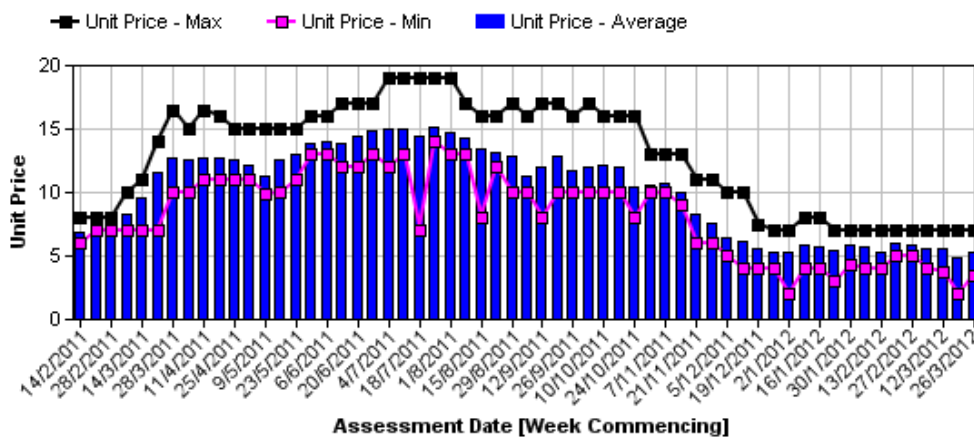

Melbourne Lady Finger Retail Prices 14/02/2011 to 27/03/2012