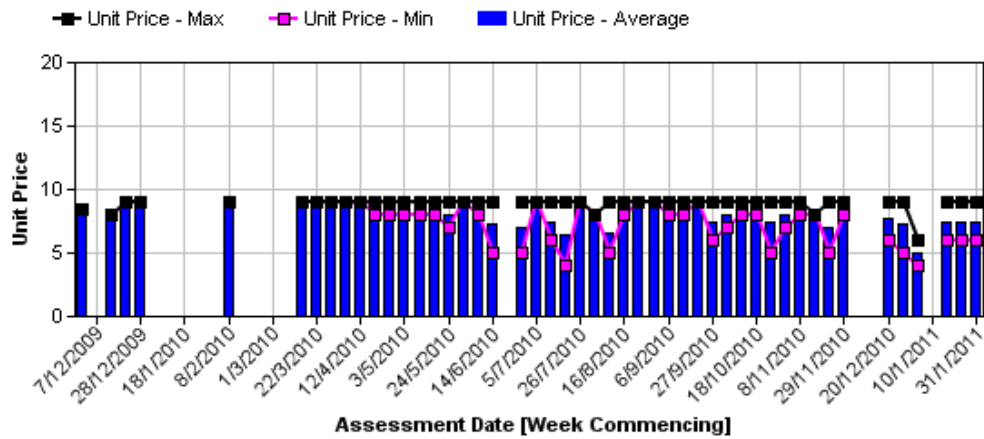

Perth Lady Finger Retail Prices 1/10/2009 to 7/02/2011