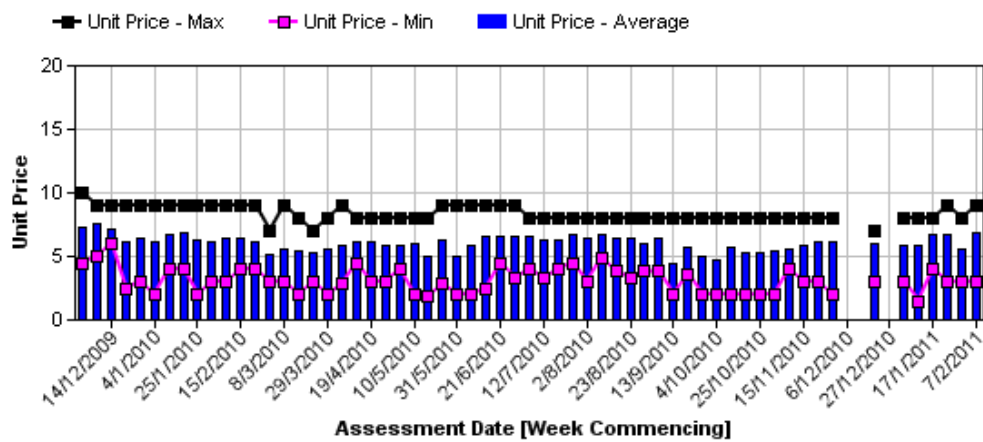

Lady Finger Bananas

Brisbane Lady Finger Retail Prices 1/10/2009 to 7/02/2011