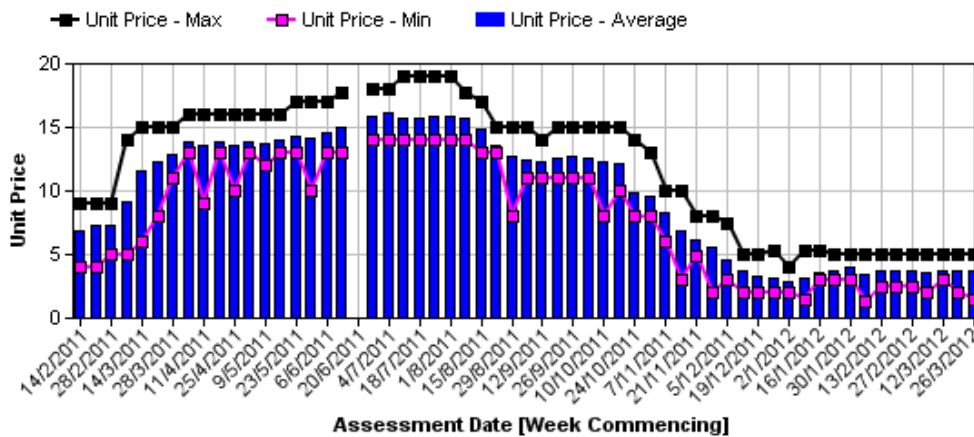

**Melbourne Cavendish Retail Prices 1/10/2009 to 7/02/2011**

Melbourne Cavendish Retail Prices 14/02/2011 to 27/03/2012

Perth Cavendish Retail Prices 1/10/2009 to 7/02/2011

Perth Cavendish Retail Prices 14/02/2011 to 27/03/2012