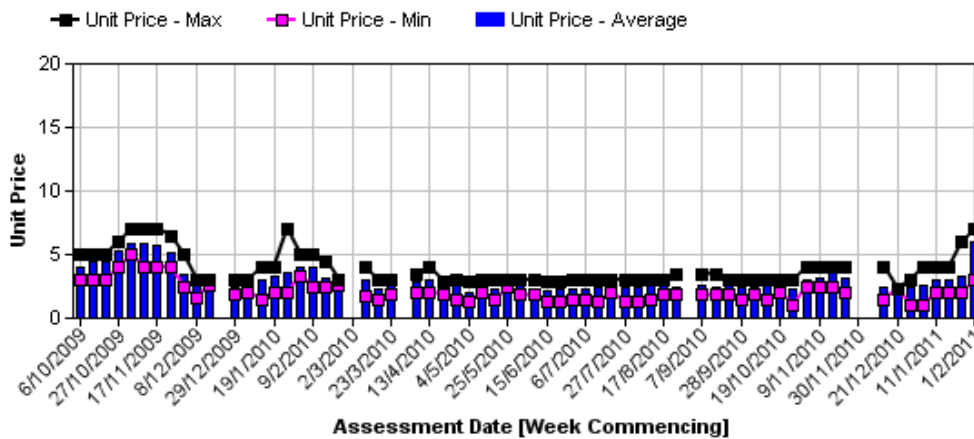

Melbourne Cavendish Retail Prices 1/10/2009 to 7/02/2011