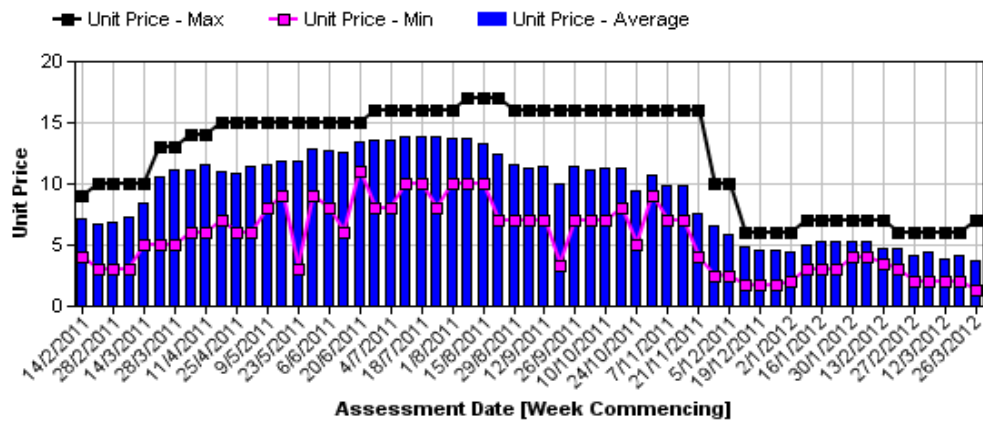

Brisbane Lady Finger Retail Prices 14/02/2012 to 27/03/2012