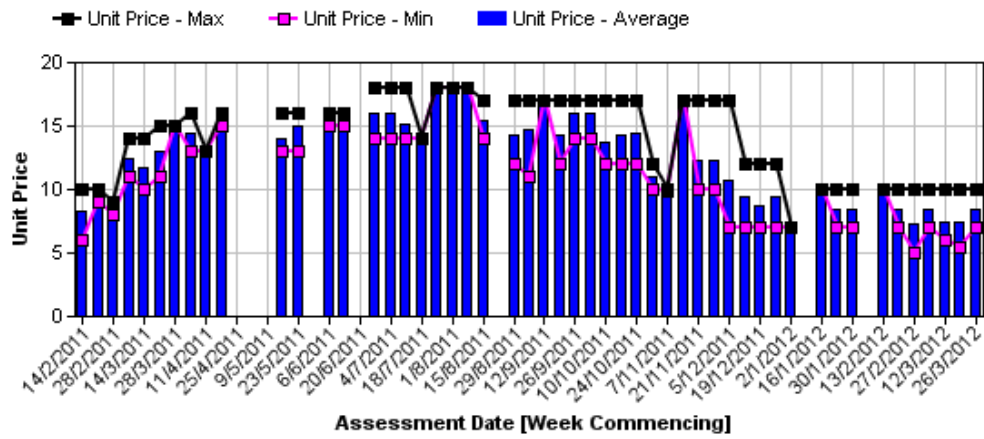

Perth Lady Finger Retail Prices 14/02/2011 to 27/03/2012